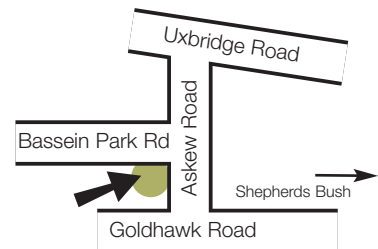

# YOGA

WITH

# MARCIA

CERTIFIED SIVANANDA YOGA TEACHER

**Mondays** 6:30–7:30pm  
at **Askew Road Church**  
Shepherds Bush, W12 9RN  
(entrance in Bassein Park Road)

Cost: £80 for 10 weeks **starting 9 January**  
£10 drop-in. *All levels, beginners welcome*